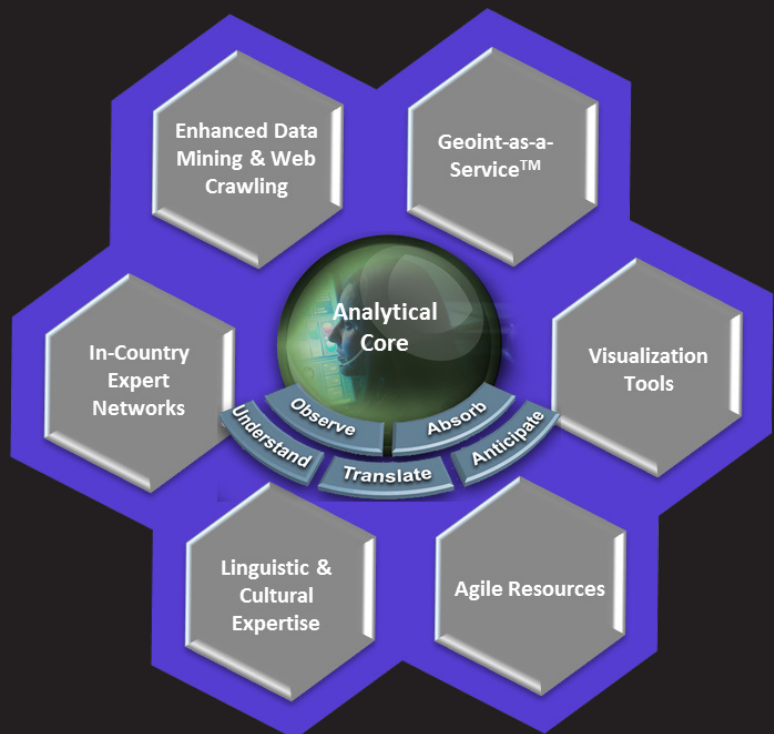

HALOGEN^{SM}

HALOGEN^{SM} Unconventional Intelligence for the 21st Century

THE HALOGEN^{SM} SOLUTION

ANALYTICAL CORE

Composed of a seasoned cadre of analysts, the HALOGEN^{SM} team's analytical core fuses information from a variety of resources. The core focuses on issues affecting a specifically designated geographic region or theme, such as the identification and analysis of human networks and their key components, to include leaders, facilitators, and influencers, as well as the threats and opportunities created by them.

CUTTING-EDGE TOOLS AND TECHNOLOGIES

HALOGEN^{SM} analysts use tools and technologies to collect, manage, and analyze open source data and convert it into clear assessments of potential threats. LM WISDOM^{TM} is the state-of-the-art open source monitoring and analytics tool that identifies emerging topics, trends and sentiments.

IN-COUNTRY EXPERT NETWORKS

Lockheed Martin has unparalleled access to networks of local nationals in countries throughout the world and at all levels of society. From top-level decision makers in the national government to local tribe leaders and business owners, this network provides granular insight into local politics and sentiments.

HALOGEN^{SM} analysts conduct in-depth research through unclassified information to generate intelligence in areas that traditional intelligence is challenged to obtain from other sources.