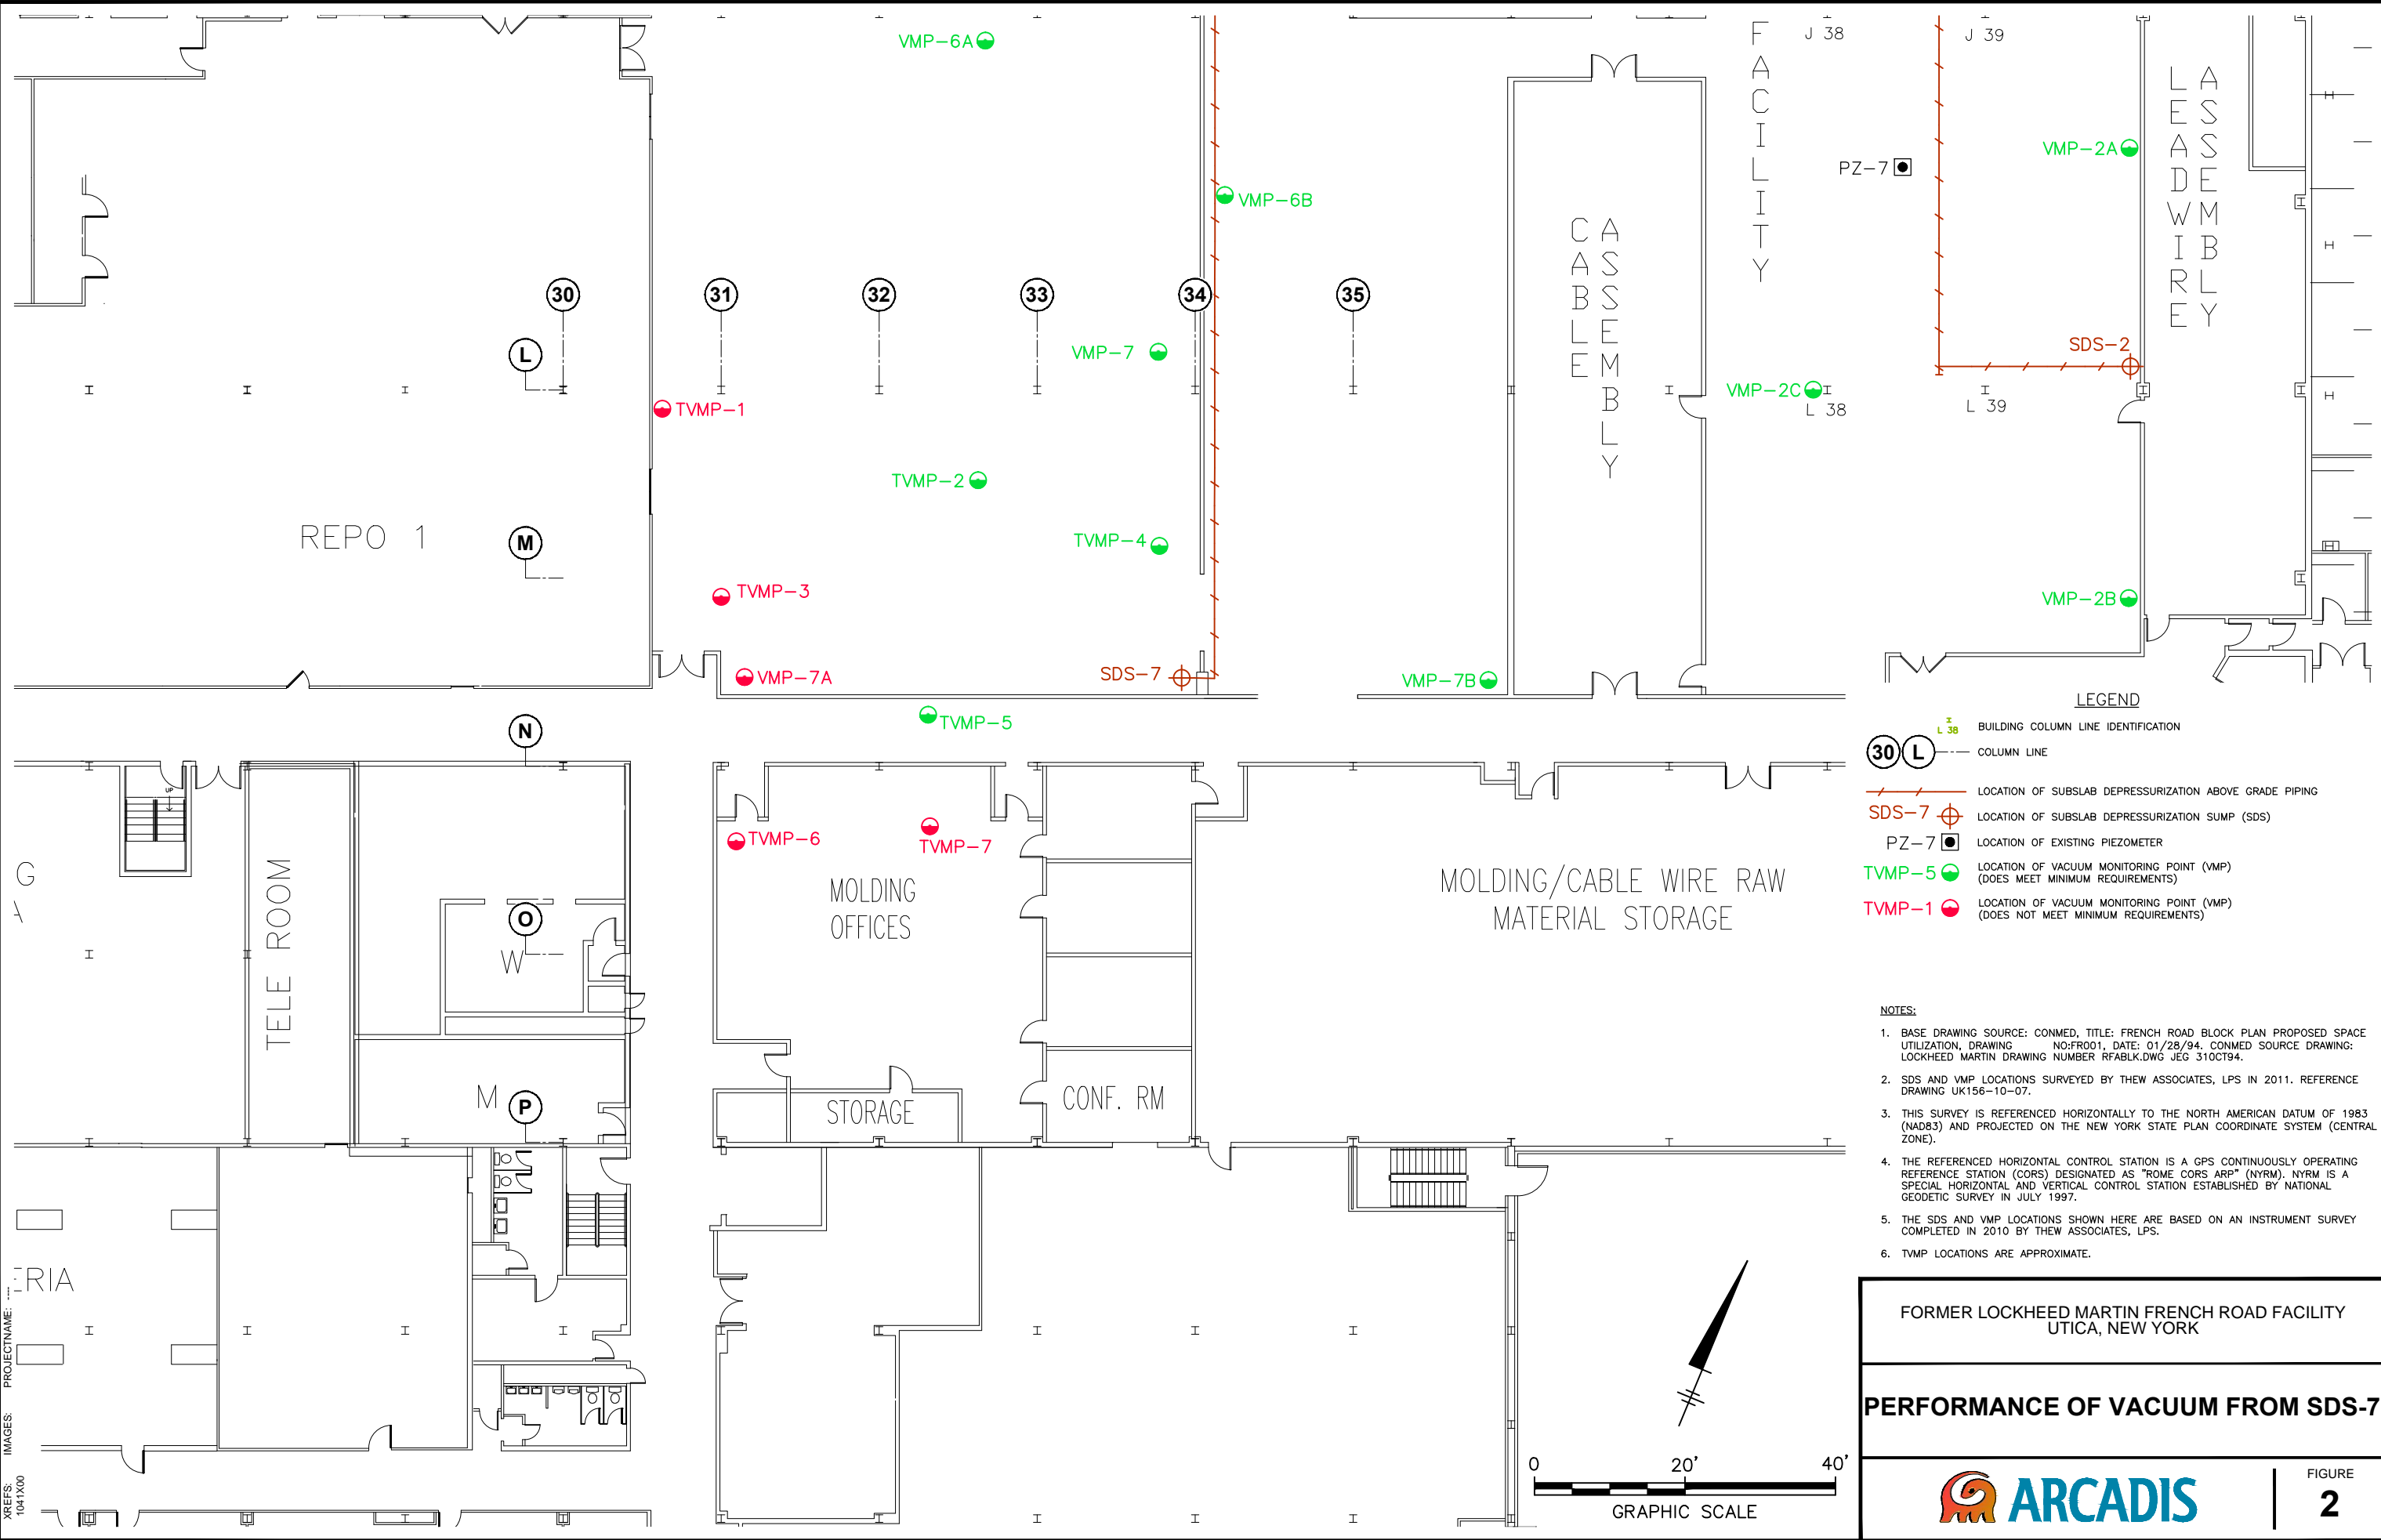

CITY: (Reqd) DIV: (Reqd) DB: (Reqd) LD: (Reqd) PIC: (Opt) PM: (Reqd) TM: (Opt) LVR: (Opt) ON: "OFF" REF: G:\ENVCAD\SYRACUSE\RETURN-TO-FIELD\wfr-njn\0010410001\000012012-09\1041B01 F02.dwg LAYOUT: 2 SAVED: 11/12/2012 11:00 AM ACADVER: 18.1S (LMS TECH) PAGES: 11X17 PLOTSTYLETABLE: ARCADIS.CTB PLOTTED: 11/20/2012 9:56 AM BY: SANCHEZ, ADRIAN

1. **LEGEND**
2. **30** (L) BUILDING COLUMN LINE IDENTIFICATION
   - --- COLUMN LINE
   - - - LOCATION OF SUBSLAB DEPRESSURIZATION ABOVE GRADE PIPING
   - ⊕ **SDS-7** LOCATION OF SUBSLAB DEPRESSURIZATION SUMP (SDS)
   - **PZ-7** LOCATION OF EXISTING PIEZOMETER
   - **TVMP-5** LOCATION OF VACUUM MONITORING POINT (VMP) (DOES MEET MINIMUM REQUIREMENTS)
   - **TVMP-1** LOCATION OF VACUUM MONITORING POINT (VMP) (DOES NOT MEET MINIMUM REQUIREMENTS)

1. **NOTES:**
1. BASE DRAWING SOURCE: CONMED, TITLE: FRENCH ROAD BLOCK PLAN PROPOSED SPACE UTILIZATION, DRAWING NO: FR001, DATE: 01/28/94. CONMED SOURCE DRAWING: LOCKHEED MARTIN DRAWING NUMBER RFABLK.DWG JEG 310CT94.
  2. SDS AND VMP LOCATIONS SURVEYED BY THEW ASSOCIATES, LPS IN 2011. REFERENCE DRAWING UK156-10-07.
  3. THIS SURVEY IS REFERENCED HORIZONTALLY TO THE NORTH AMERICAN DATUM OF 1983 (NAD83) AND PROJECTED ON THE NEW YORK STATE PLAN COORDINATE SYSTEM (CENTRAL ZONE).
  4. THE REFERENCED HORIZONTAL CONTROL STATION IS A GPS CONTINUOUSLY OPERATING REFERENCE STATION (CORS) DESIGNATED AS "ROME CORS ARP" (NYRM). NYRM IS A SPECIAL HORIZONTAL AND VERTICAL CONTROL STATION ESTABLISHED BY NATIONAL GEODETIC SURVEY IN JULY 1997.
  5. THE SDS AND VMP LOCATIONS SHOWN HERE ARE BASED ON AN INSTRUMENT SURVEY COMPLETED IN 2010 BY THEW ASSOCIATES, LPS.
  6. TVMP LOCATIONS ARE APPROXIMATE.

FORMER LOCKHEED MARTIN FRENCH ROAD FACILITY
UTICA, NEW YORK

PERFORMANCE OF VACUUM FROM SDS-7

ARCADIS

FIGURE
2