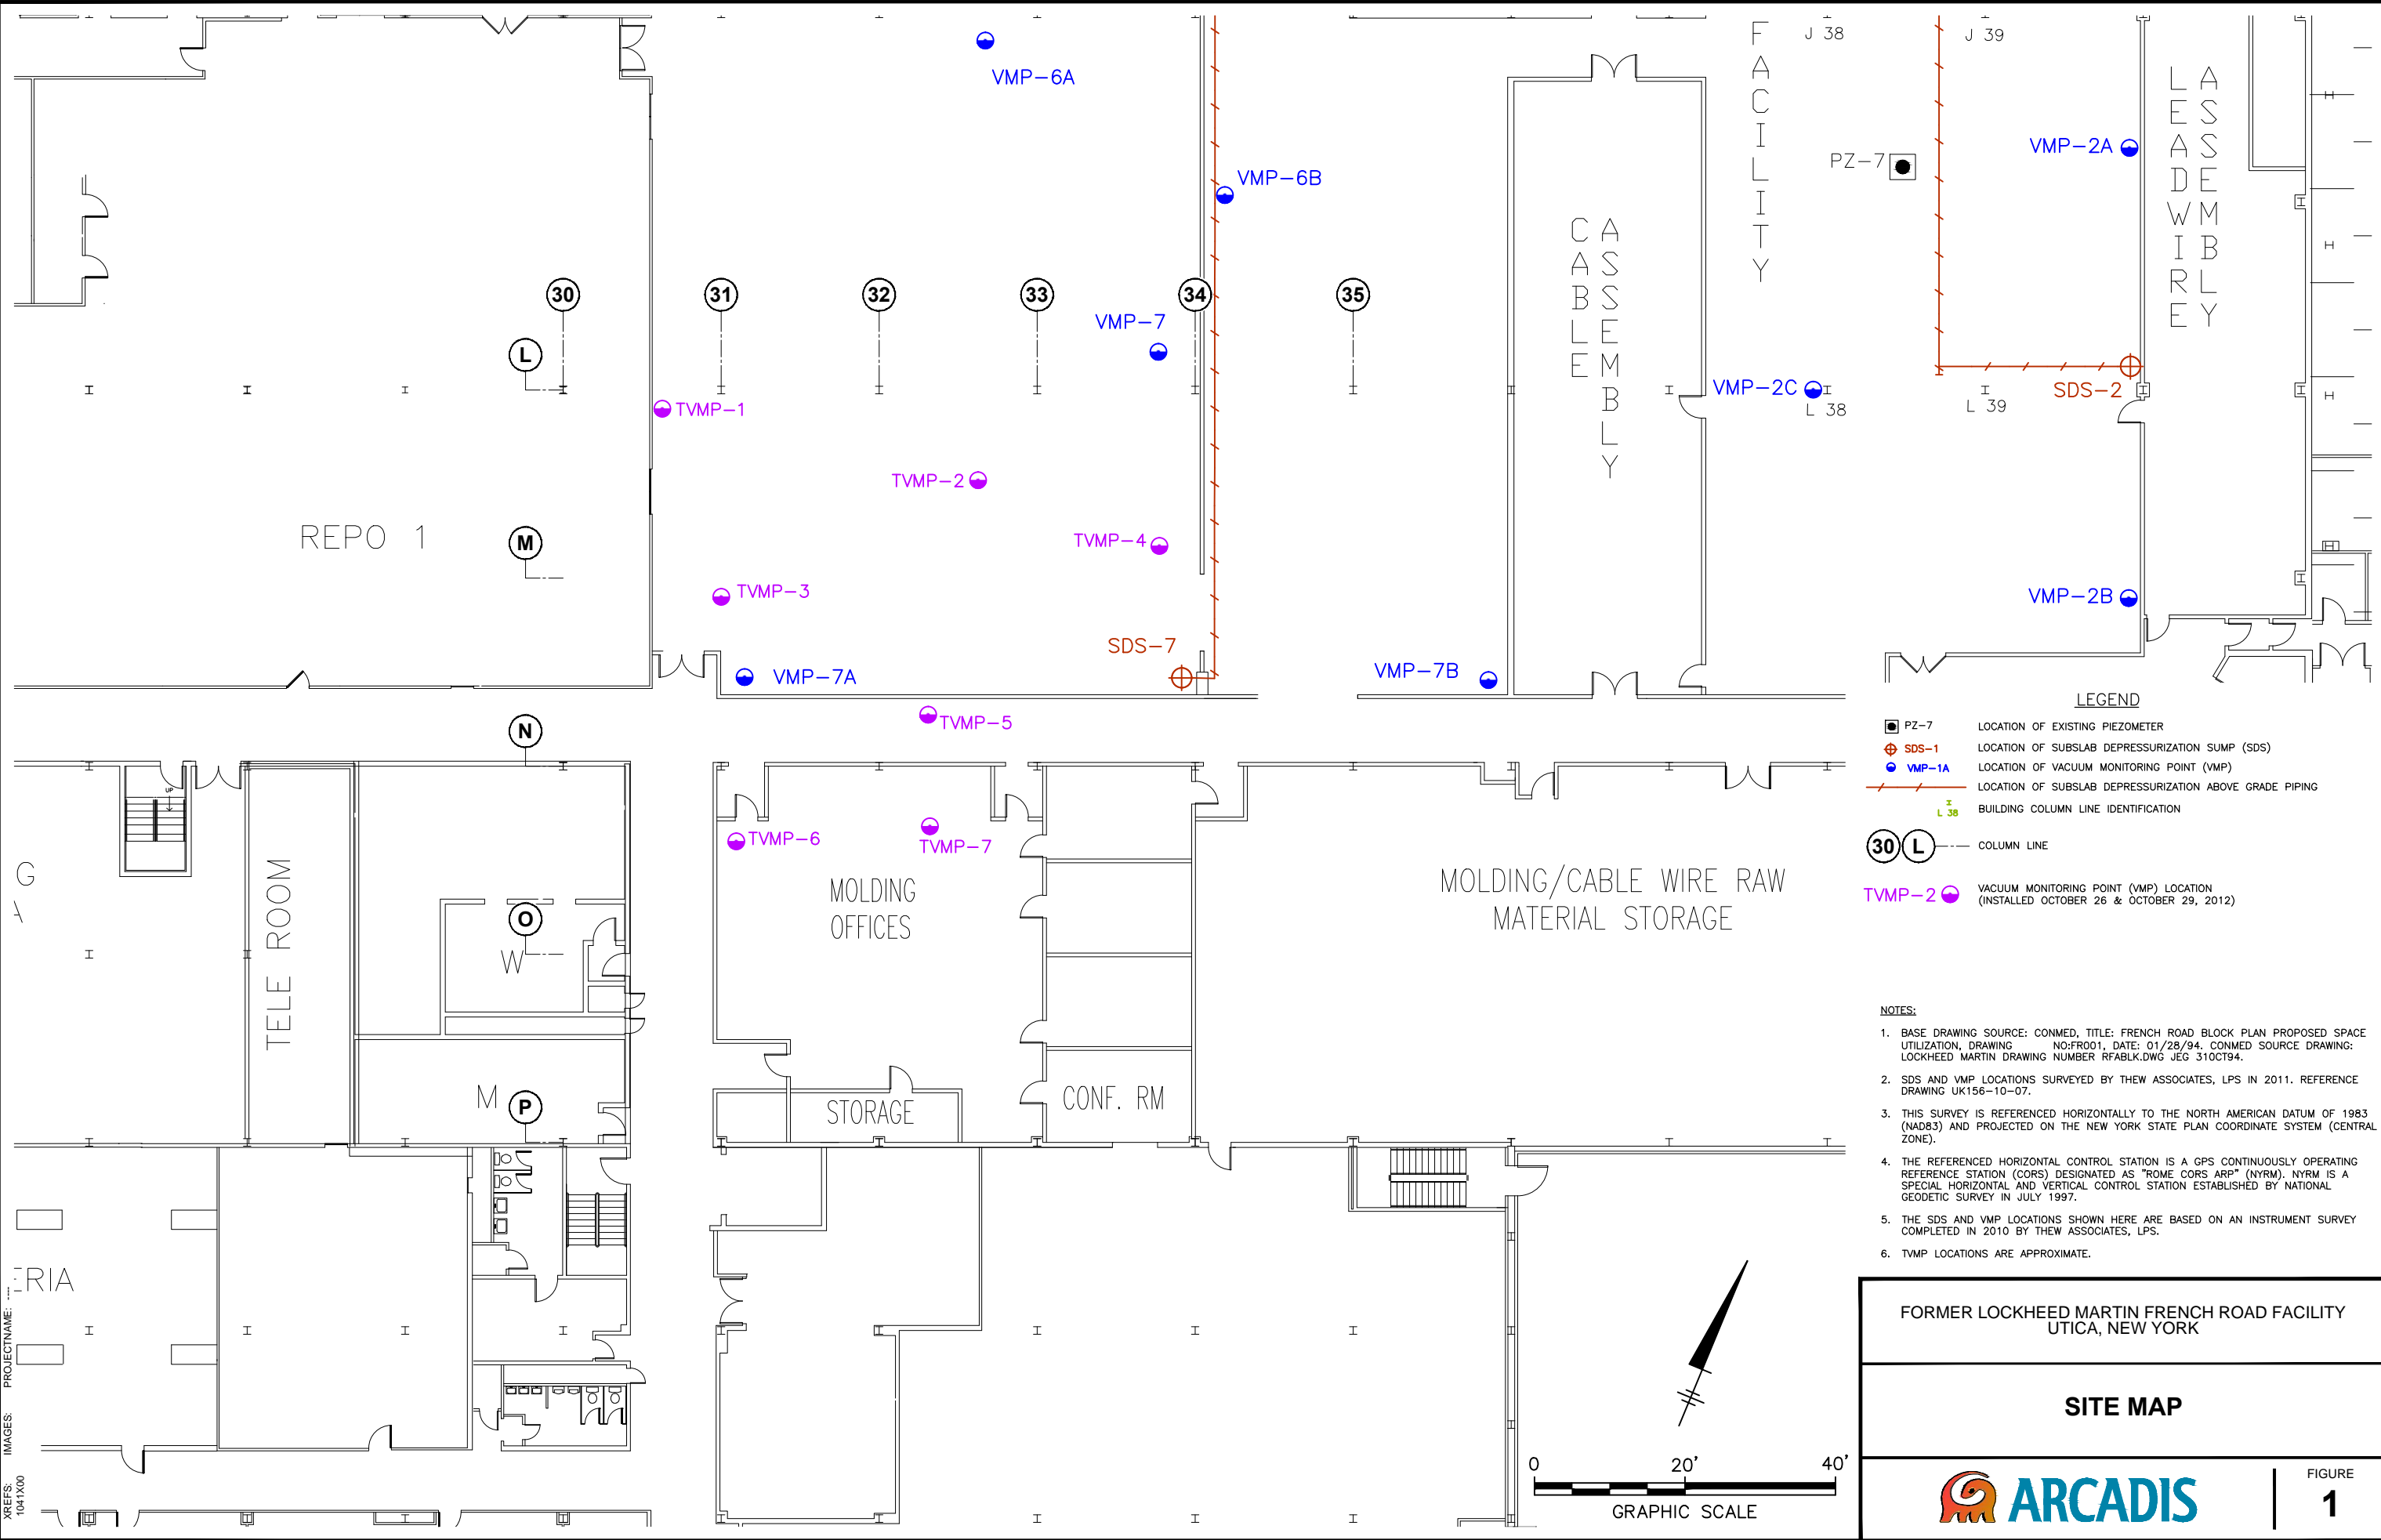

- LEGEND**
- PZ-7 LOCATION OF EXISTING PIEZOMETER
 - SDS-1 LOCATION OF SUBSLAB DEPRESSURIZATION SUMP (SDS)
 - VMP-1A LOCATION OF VACUUM MONITORING POINT (VMP)
 - LOCATION OF SUBSLAB DEPRESSURIZATION ABOVE GRADE PIPING
 - BUILDING COLUMN LINE IDENTIFICATION
 - 30 L COLUMN LINE
 - TVMP-2 VACUUM MONITORING POINT (VMP) LOCATION (INSTALLED OCTOBER 26 & OCTOBER 29, 2012)