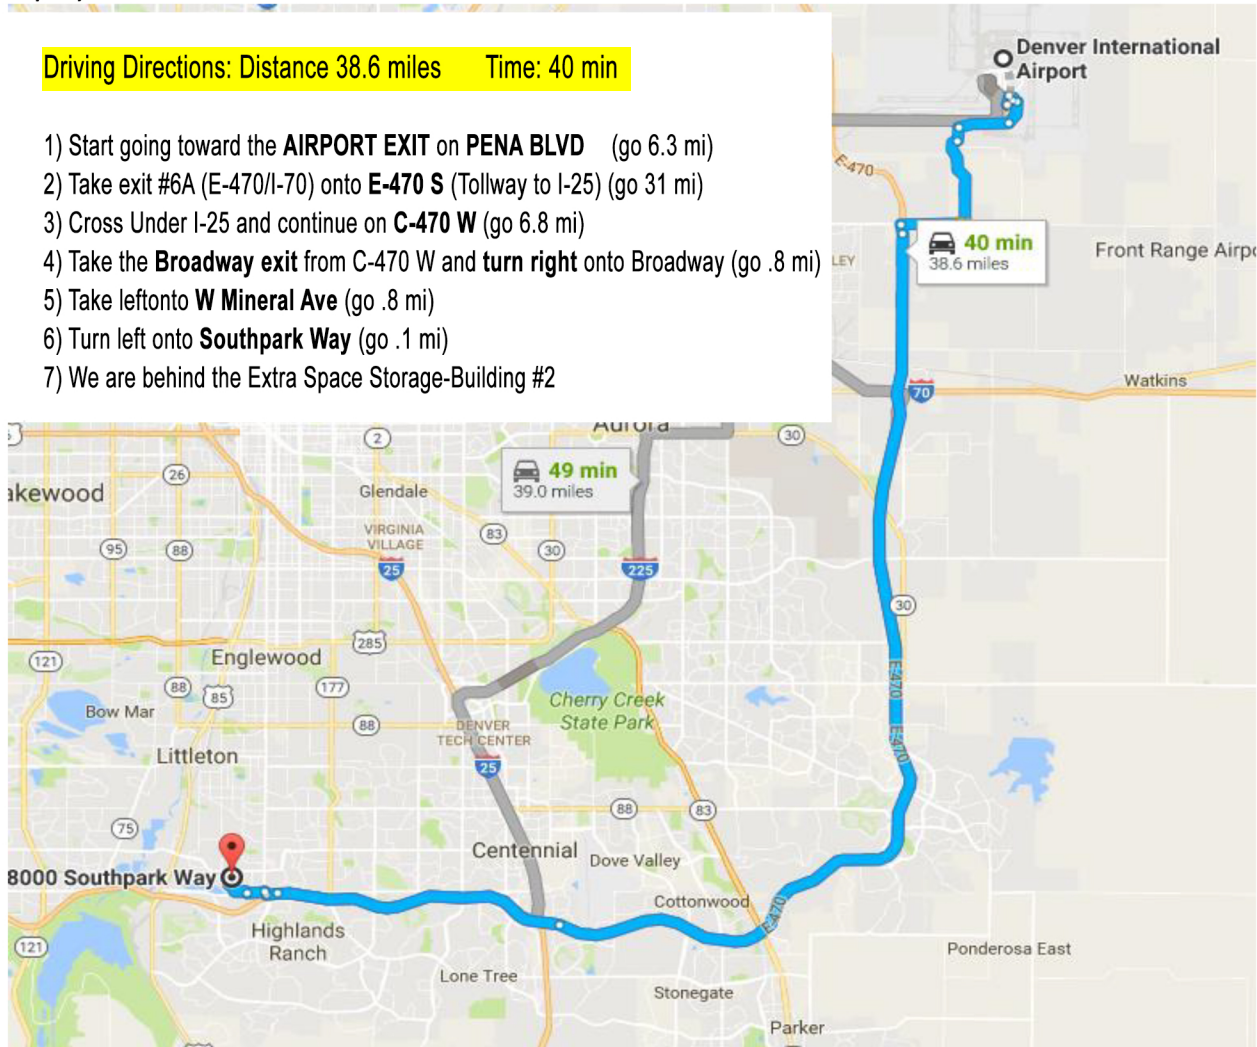

Autonomous Systems

LOCKHEED MARTIN

Address: 8000 Southpark Way Building 2 Littleton, CO 80120 (directions from Denver International Airport)

Driving Directions: Distance 38.6 miles Time: 40 min

- 1) Start going toward the **AIRPORT EXIT** on **PENA BLVD** (go 6.3 mi)
- 2) Take exit #6A (E-470/I-70) onto **E-470 S** (Tollway to I-25) (go 31 mi)
- 3) Cross Under I-25 and continue on **C-470 W** (go 6.8 mi)
- 4) Take the **Broadway exit** from C-470 W and **turn right** onto Broadway (go .8 mi)
- 5) Take left onto **W Mineral Ave** (go .8 mi)
- 6) Turn left onto **Southpark Way** (go .1 mi)
- 7) We are behind the Extra Space Storage-Building #2

Local Area Hotels

Residence Inn

303-683-5500
93 Centennial Blvd
Highlands Ranch, CO 80126
2.0 miles

Hilton Garden Inn

303-683-4100
1050 Plaza Dr.
Highlands Ranch, CO 80126
2.8 miles

Hampton Inn Suites

303-794-1800
3095 W County Line Rd
Littleton, CO 80129
2.4 miles

Courtyard

303-791-3001
3056 W County Line Rd
Littleton, CO 80129
2.7 miles

Local Restaurants

Old Chicago

720.449.8588
1489 Park Cent
Littleton, CO 80129
2.8 miles

CB & Potts

720.344.1200
43 Centennial Blvd
Highlands Ranch, CO 80129
1.5 miles